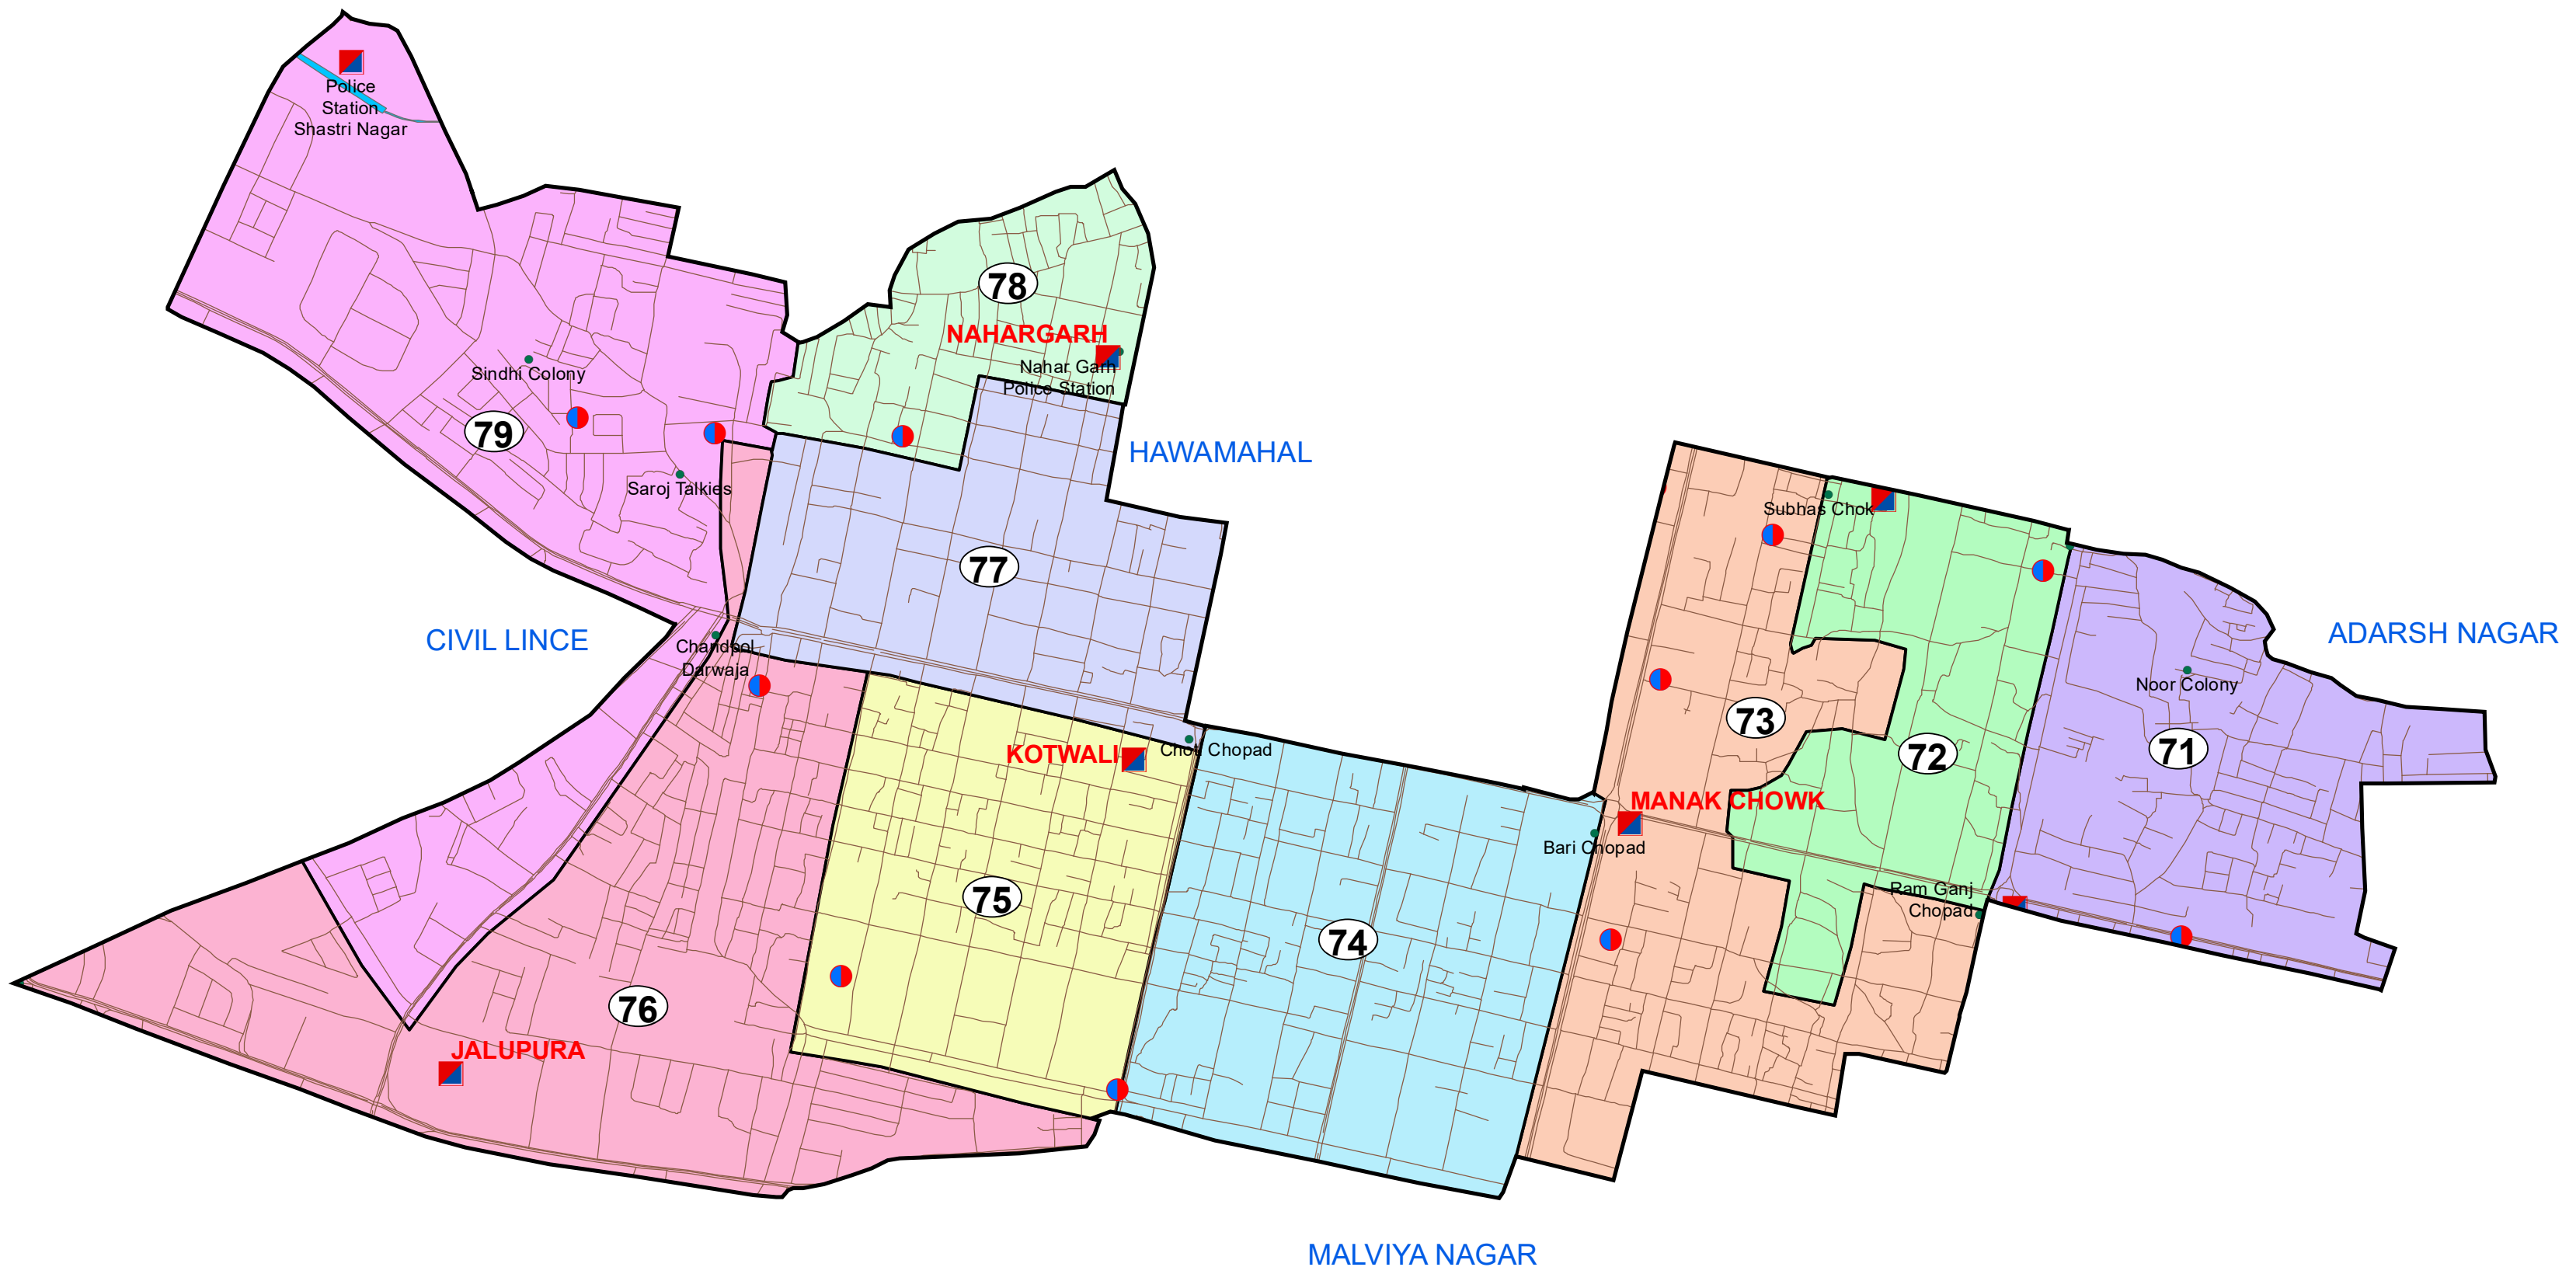

**MAP SHOWING WARD BOUNDARIES &
ASSEMBLY CONSTITUENCY - KISHANPOL - (52), JAIPUR**

Legend

- POLICE STATION
- POLICE CHOWKI
- IMPORTANT LOCATIONS
- RAILWAY LINE
- ROADS
- RIVER / WATER BODIES
- WARD BOUNDARY